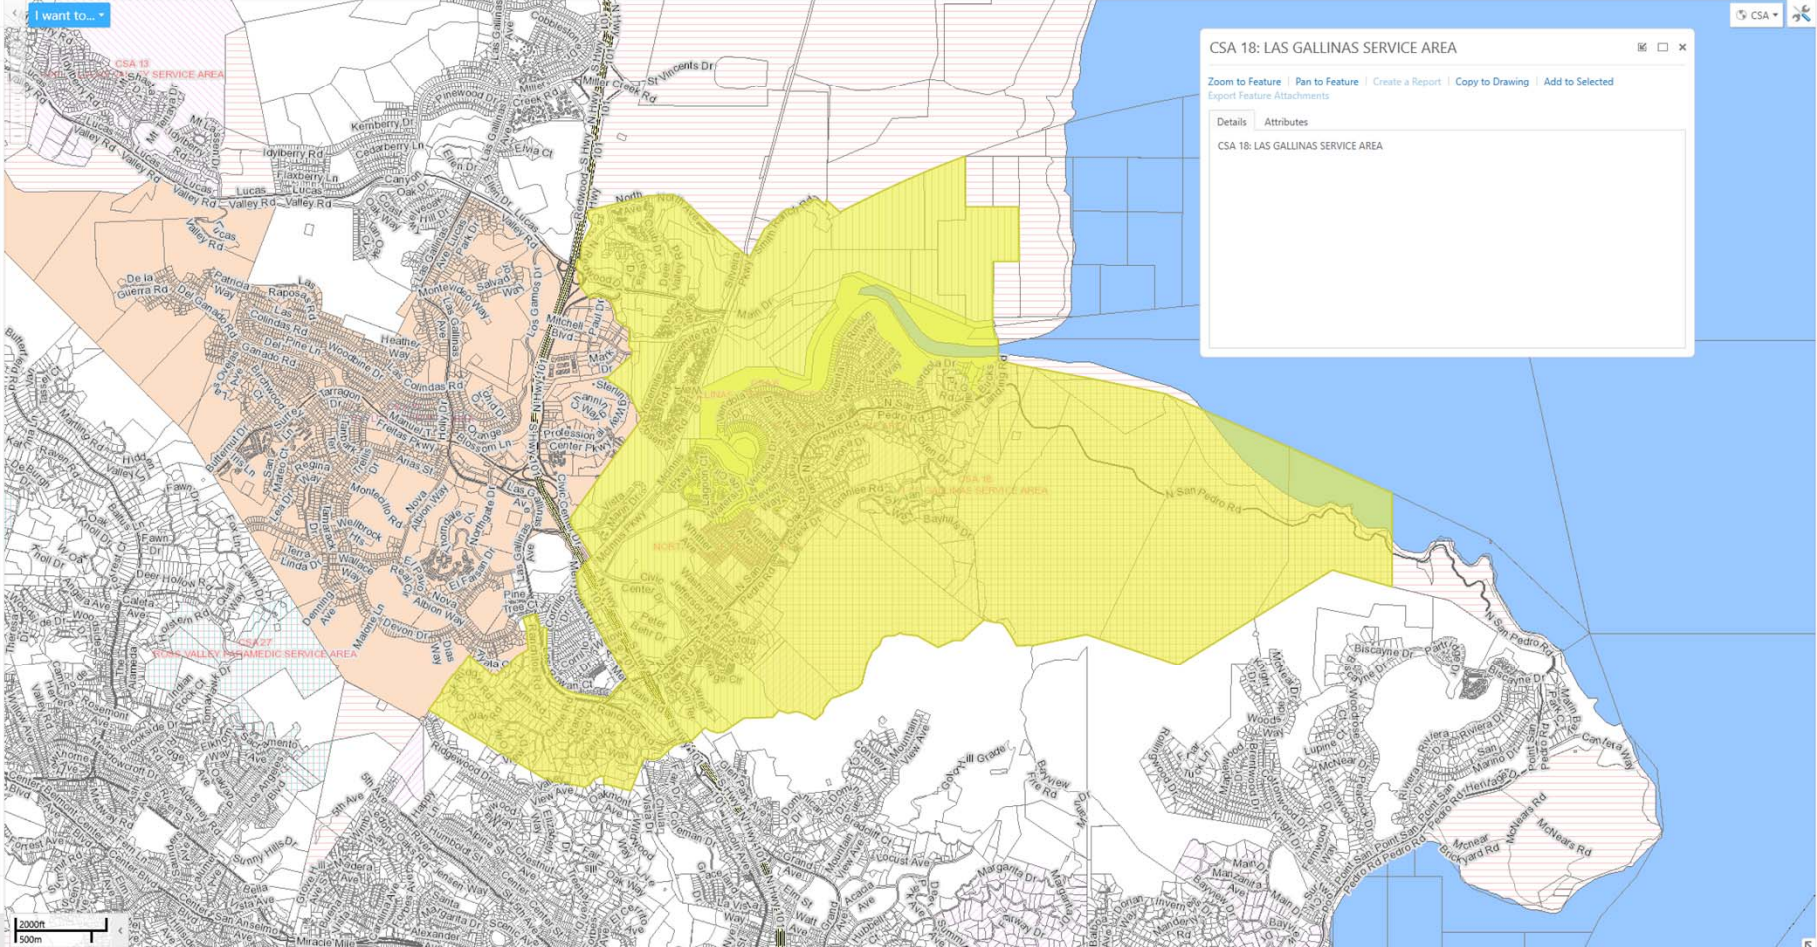

Home Data Sources Find Drawing Analysis

Home Search By Property ID Search By Address

Pan Zoom Out Zoom In Initial View Full Extent Back Forward Identify

Scale: 1: 22,875

Jump to a map bookmark...

Print Export

Navigation Find Data Scale & Extent Tasks

Map Layers

Layer Theme: CSA

I want to...

- Base Map
 - Major Road
 - Road Name
 - Road
 - Situs Address
 - Building Footprint
 - Parcel
 - Condominium Common Area
 - Mobile Home Pad
 - Marin County Legal Boundary
 - Other Bay Area County
 - Ocean and Bay
- Districts (LAFco approved)
 - County Service Area

Show Legend

Map Layers Results (1)

CSA 18: LAS GALLINAS SERVICE AREA

Zoom to Feature | Pan to Feature | Create a Report | Copy to Drawing | Add to Selected

Export Feature Attachments

Details Attributes

CSA 18: LAS GALLINAS SERVICE AREA