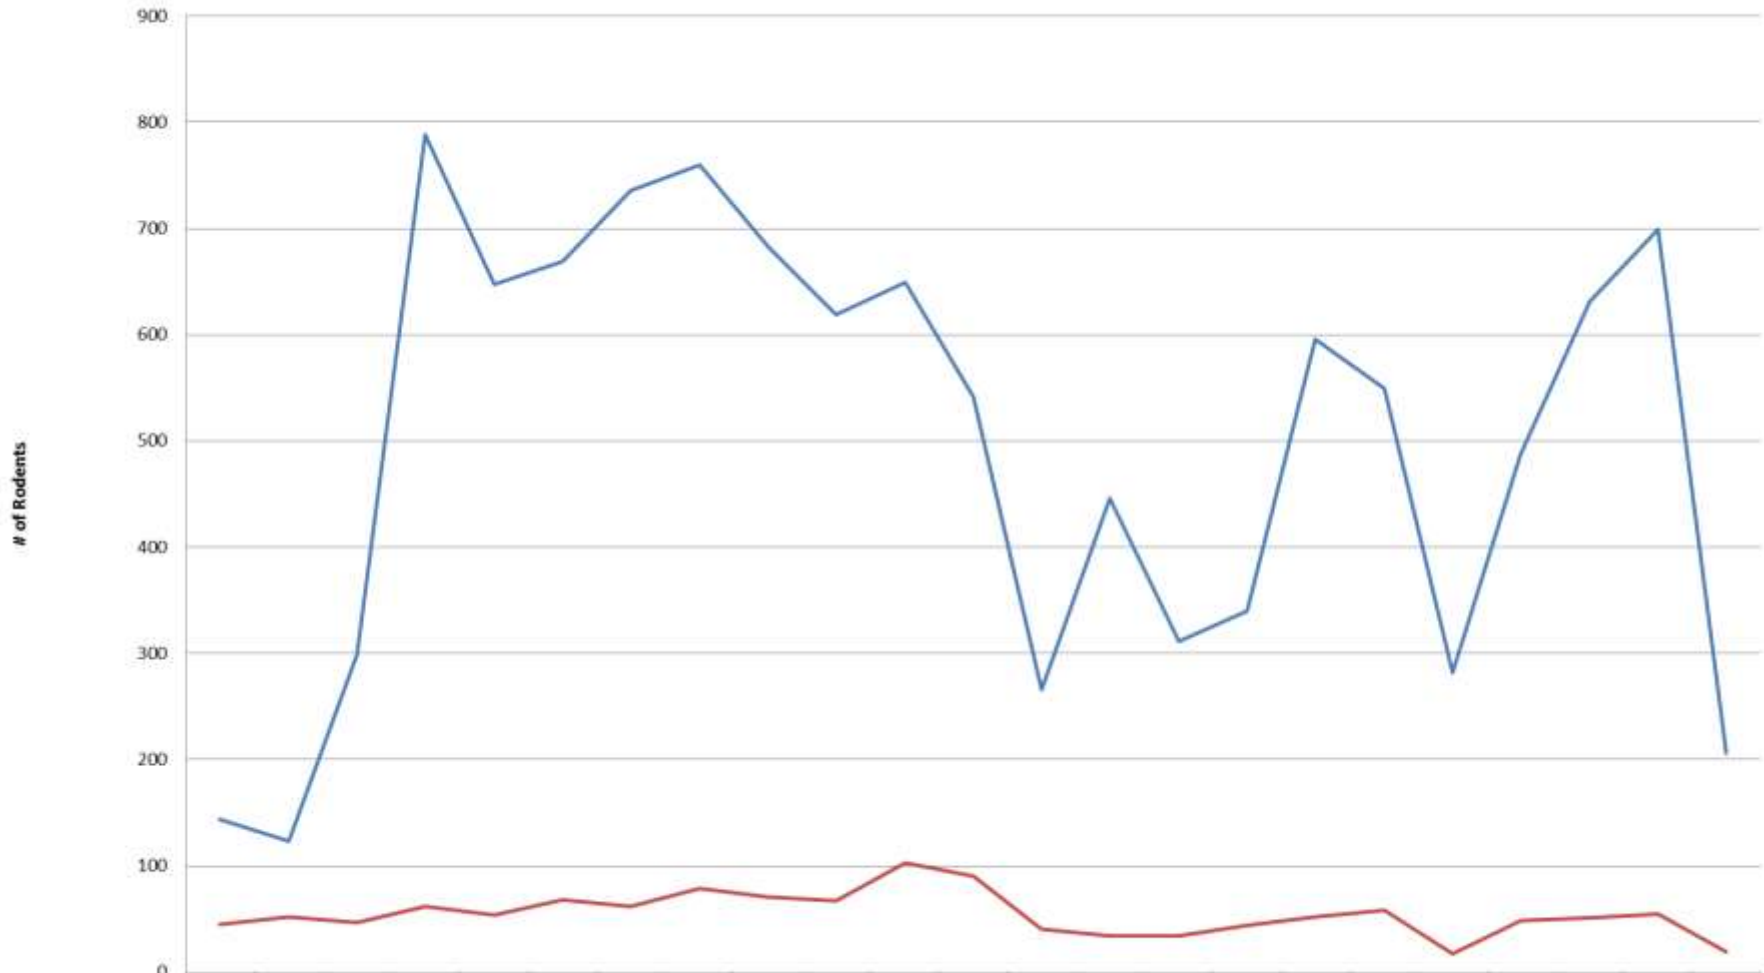

2014-15 Rodent Activity

	Feb	Mar	Apr	May	Jun	Jul	Aug	Sep	Oct	Nov	Dec	15-Jan	Feb	Mar	April	May	June	July	August	Sep	Oct	Nov	Dec
— Total detected	144	123	299	788	647	669	736	760	683	619	649	541	266	446	311	340	596	549	282	488	631	699	206
— total caught	45	52	47	62	54	68	62	79	71	67	103	90	40	34	34	44	52	58	17	48	51	55	19