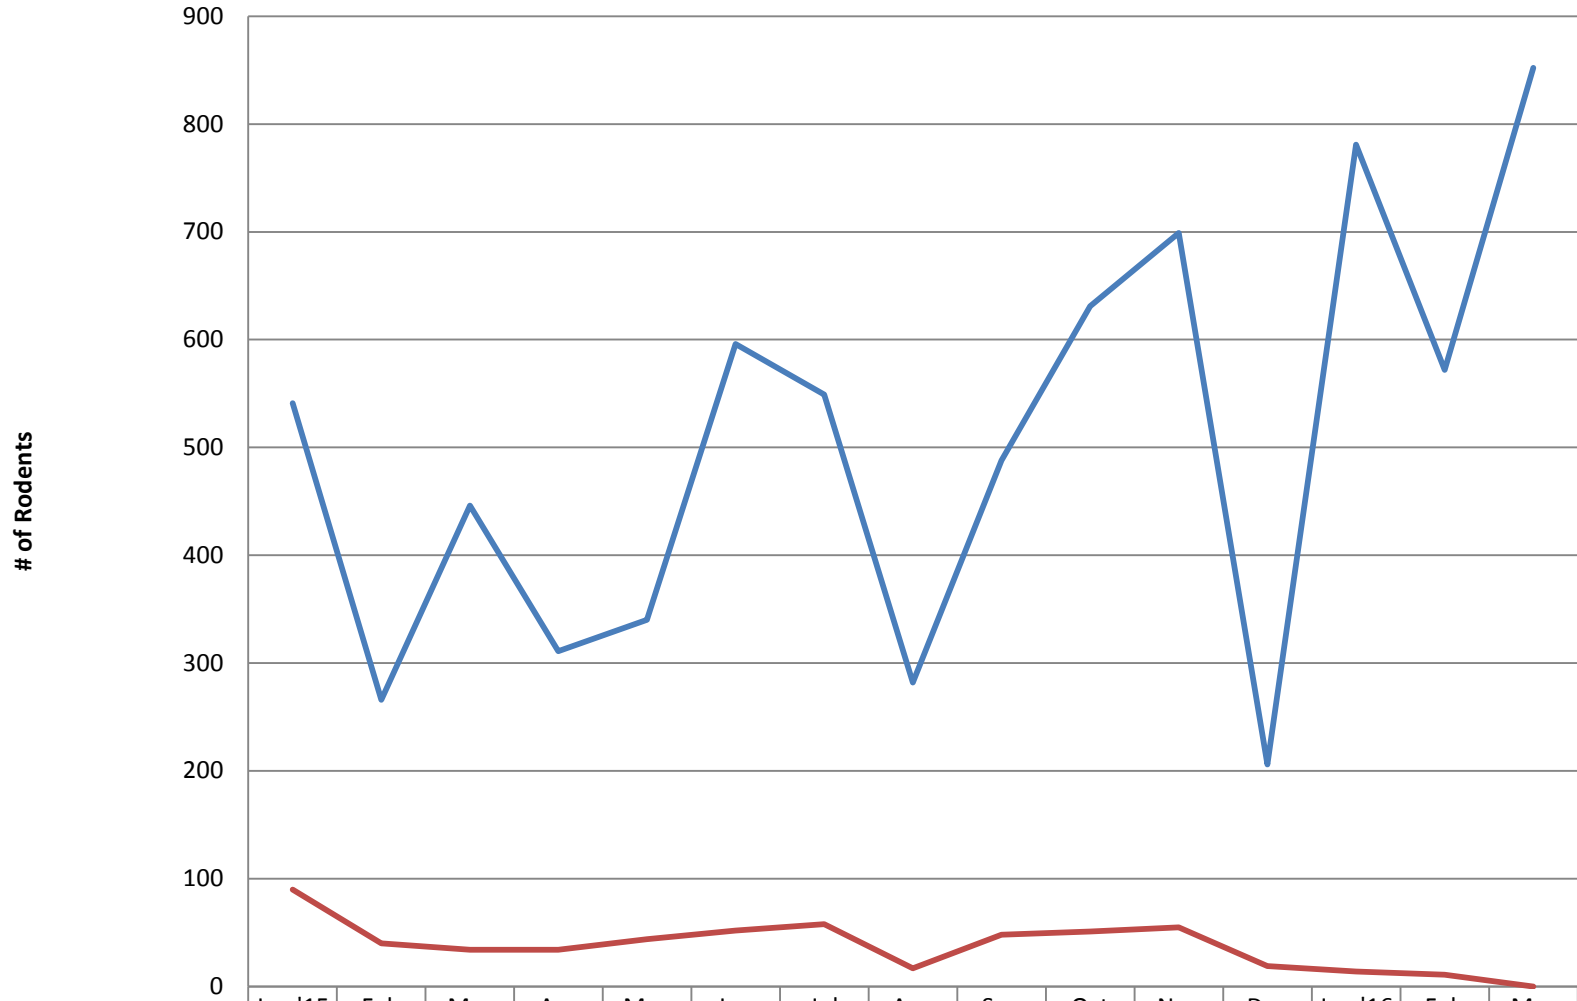

## 2015 Rodent Activity

	Jan '15	Feb	Mar	Apr	May	Jun	Jul	Aug	Sep	Oct	Nov	Dec	Jan '16	Feb	Mar
— Total detected	541	266	446	311	340	596	549	282	488	631	699	206	781	572	852
— total caught	90	40	34	34	44	52	58	17	48	51	55	19	14	11	0