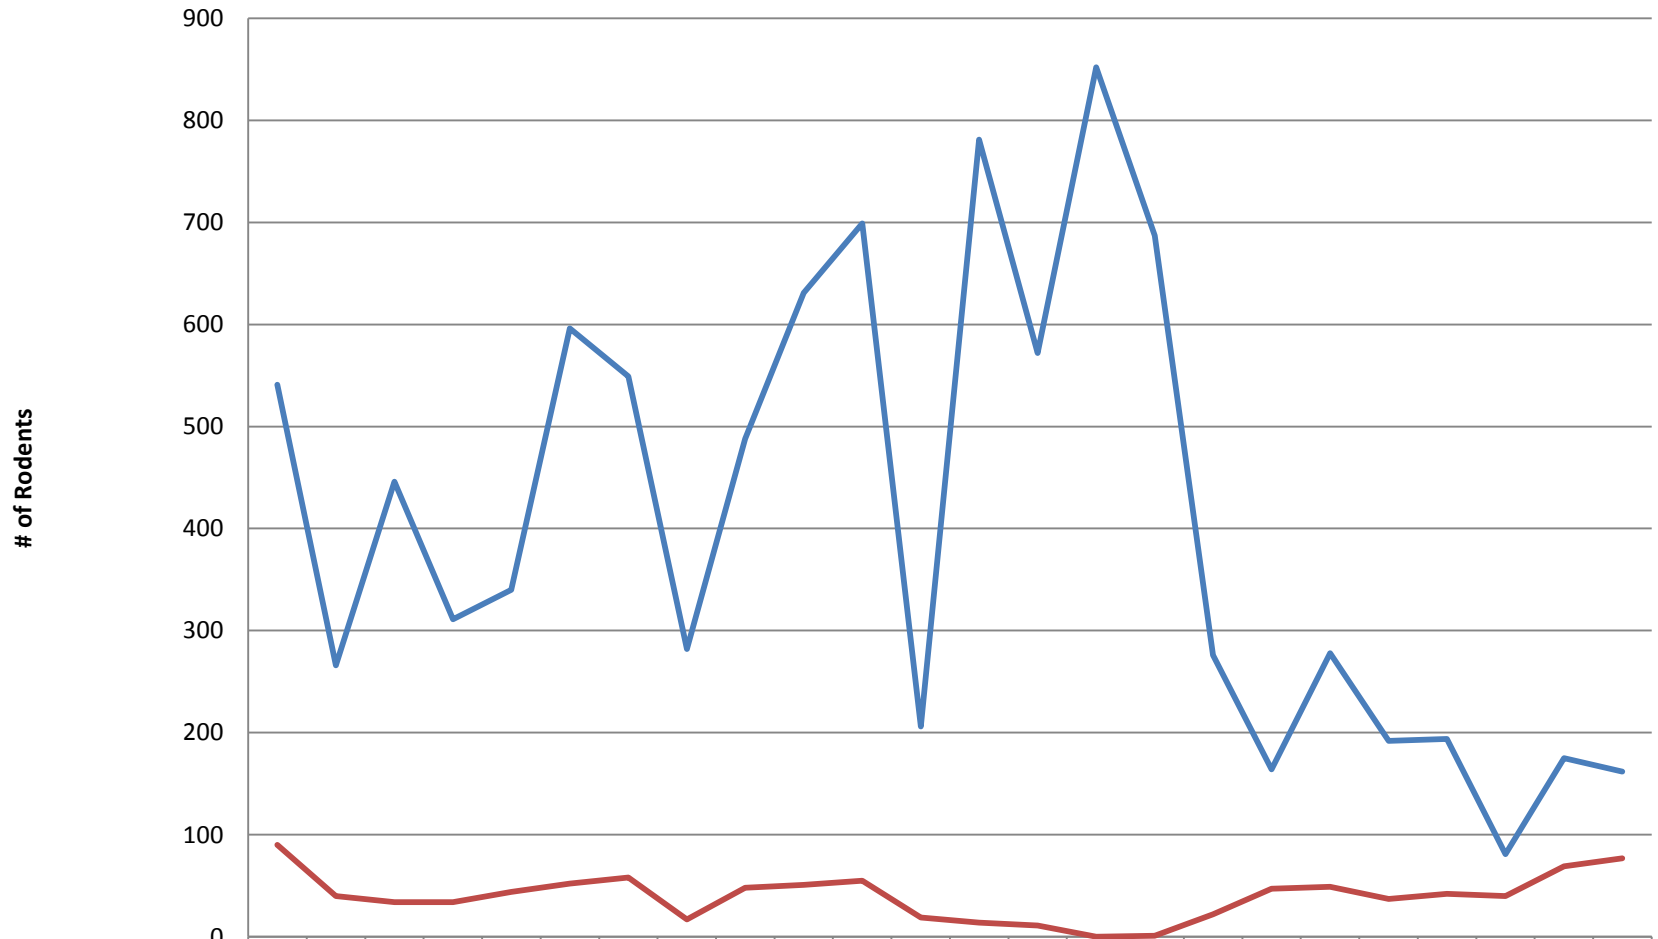

2015-2016 Rodent Activity

	Jan	Feb	Mar	Apr	May	Jun	Jul	Aug	Sep	Oct	Nov	Dec	Jan	Feb	Mar	Apr	May	Jun	Jul	Aug	Sep	Oct	Nov	Dec
— Total detected	541	266	446	311	340	596	549	282	488	631	699	206	781	572	852	687	276	164	278	192	194	81	175	162
— total caught	90	40	34	34	44	52	58	17	48	51	55	19	14	11	0	1	22	47	49	37	42	40	69	77