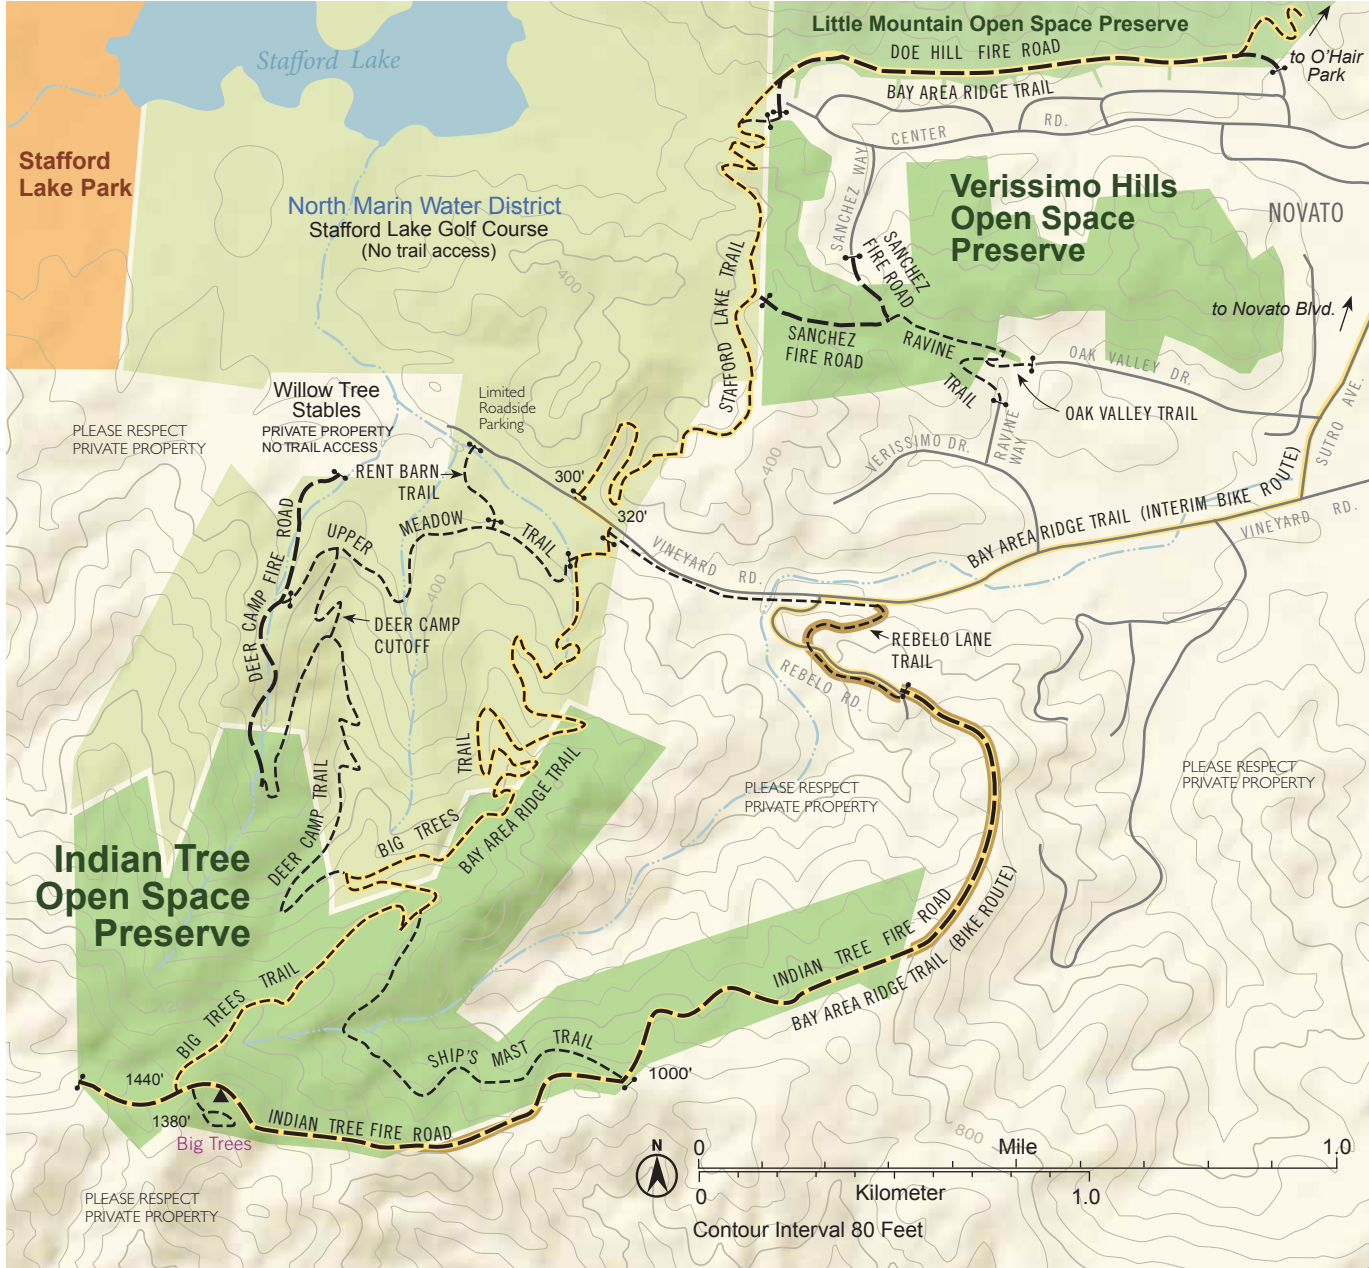

INDIAN TREE AND VERISSIMO HILLS OPEN SPACE PRESERVES

- Featured Open Space Preserve
- County Parks
- Adjacent Open Space Preserve
- Other Public Land

- Multiuse Fire Road (Hikers, Bicyclists & Equestrians)
- Multiuse Trail (Hikers, Bicyclists & Equestrians)
- Trail (Hikers & Equestrians)
- Hiking-only Trail
- Bike Path

- Parking Lot
- Golden Gate Transit
- Gate
- School

- Major Road
- Local Road
- County Trail Easements
- County Multiuse Pathways
- Regional Trails

11/30/2014HW Please Press Cartography